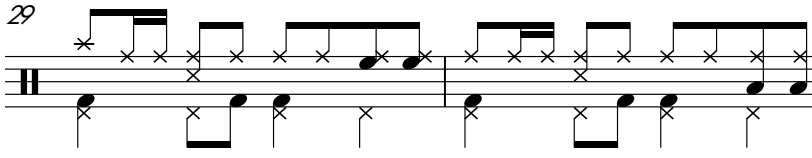

DAILY CHOPS

'Going Up?' (Drum Chart)

Written and performed by Tony Robinson

For a complete standard notation key visit www.tonyrobinson.co.uk/notation-key

Bossa Nova / Latin Jazz

♩ = 140 INTRO

3 Fill

6 cont. sim.

9 A HEAD cont. sim.

13 (8)

17

Visit TonyRobinson.co.uk for more free drum resources!

21

(16)

25

Fill

To Coda

29

cont. sim.

Fill

B 1ST X FLUTE SOLO 2ND X KEYS SOLO

33

cont. sim.

38