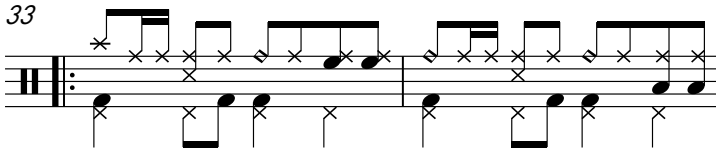

DAILY CHOPS

'Going Up?' (Drum Chart)

Written and performed by Tony Robinson

For a complete standard notation key visit www.tonyrobinson.co.uk/notation-key

Bossa Nova / Latin Jazz

♩ = 140 INTRO

3 Fill

6 cont. sim.

To Coda

29

cont. sim.

Fill

B 1ST X FLUTE SOLO 2ND X KEYS SOLO

33

cont. sim.

38